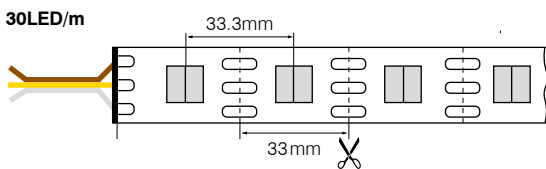

RGBW 4-IN-1 DIGITAL LED STRIP

| | |
|-------------------------------|--------------|
| Abmessungen/Dimensions | 5000mm |
| Leuchtmittel/Light source | SMD 5050 |
| Lichtstrom /Luminous Flux | 46 – 390lm/m |
| Leistung/Wattage | 9 – 18W/m |
| Anzahl LEDs/LED Qty | 30, 60LED/m |
| IP-Schutzart/IP-Protection | IP20, IP67 |
| Schutzklasse/Protection Class | III |