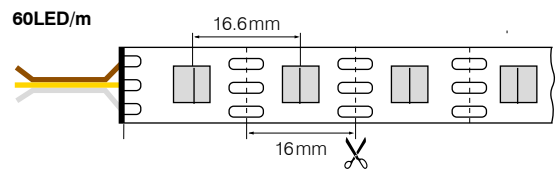

RGBW 4-IN-1 DIGITAL LED STRIP

| | |
|-------------------------------|--------------|
| Abmessungen/Dimensions | 5000mm |
| Leuchtmittel/Light source | SMD 5050 |
| Lichtstrom /Luminous Flux | 46 – 390lm/m |
| Leistung/Wattage | 9 – 18W/m |
| Anzahl LEDs/LED Qty | 30, 60LED/m |
| IP-Schutzart/IP-Protection | IP20, IP67 |
| Schutzklasse/Protection Class | III |